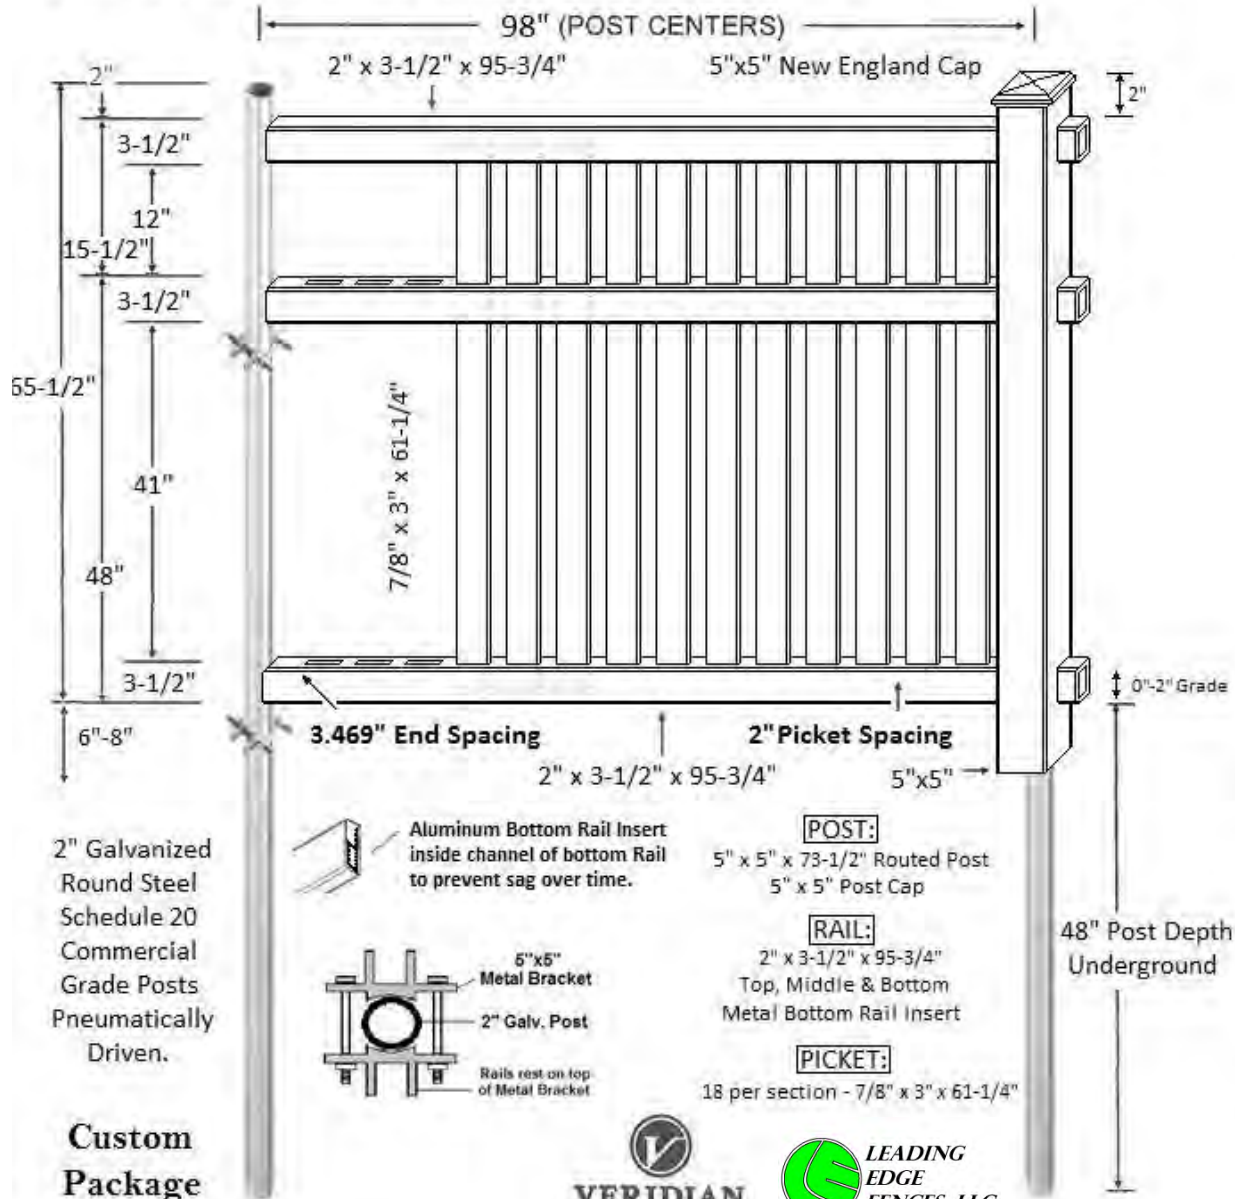

STRATFORD

NOTE:

- FENCE MUST BE VINYL
- **VINYL COLOR:** Must match the lighter color of trim or siding
- FENCE STYLE IS A PLYGEM PRODUCT (STRATFORD)

- CUSTOM BUILT ON THE JOBSITE
- INSTALLED WITH METAL BRACKETS THAT ATTACH TO POST AND SCREW INTO STRINGERS

6801 South Towne Drive
Madison, WI 53713
Phone 608.226.3100
Fax 608.226.0600

PVC
5' Tall 3 Rail 2" Spaced 3" Picket

John Adams

**5' Tall 3 rail 1.5" Spaced 1-3/8" Picket
w/ ladder lattice on top**

Mason

PVC
5' Tall 3 Rail 1.5" Spaced 1-3/8" Picket

Samuel Adams

PVC
 5' Tall 3 rail 1.5" Spaced 1-3/8" Picket
 w/ diagonal lattice on top

Marshall

Custom Package