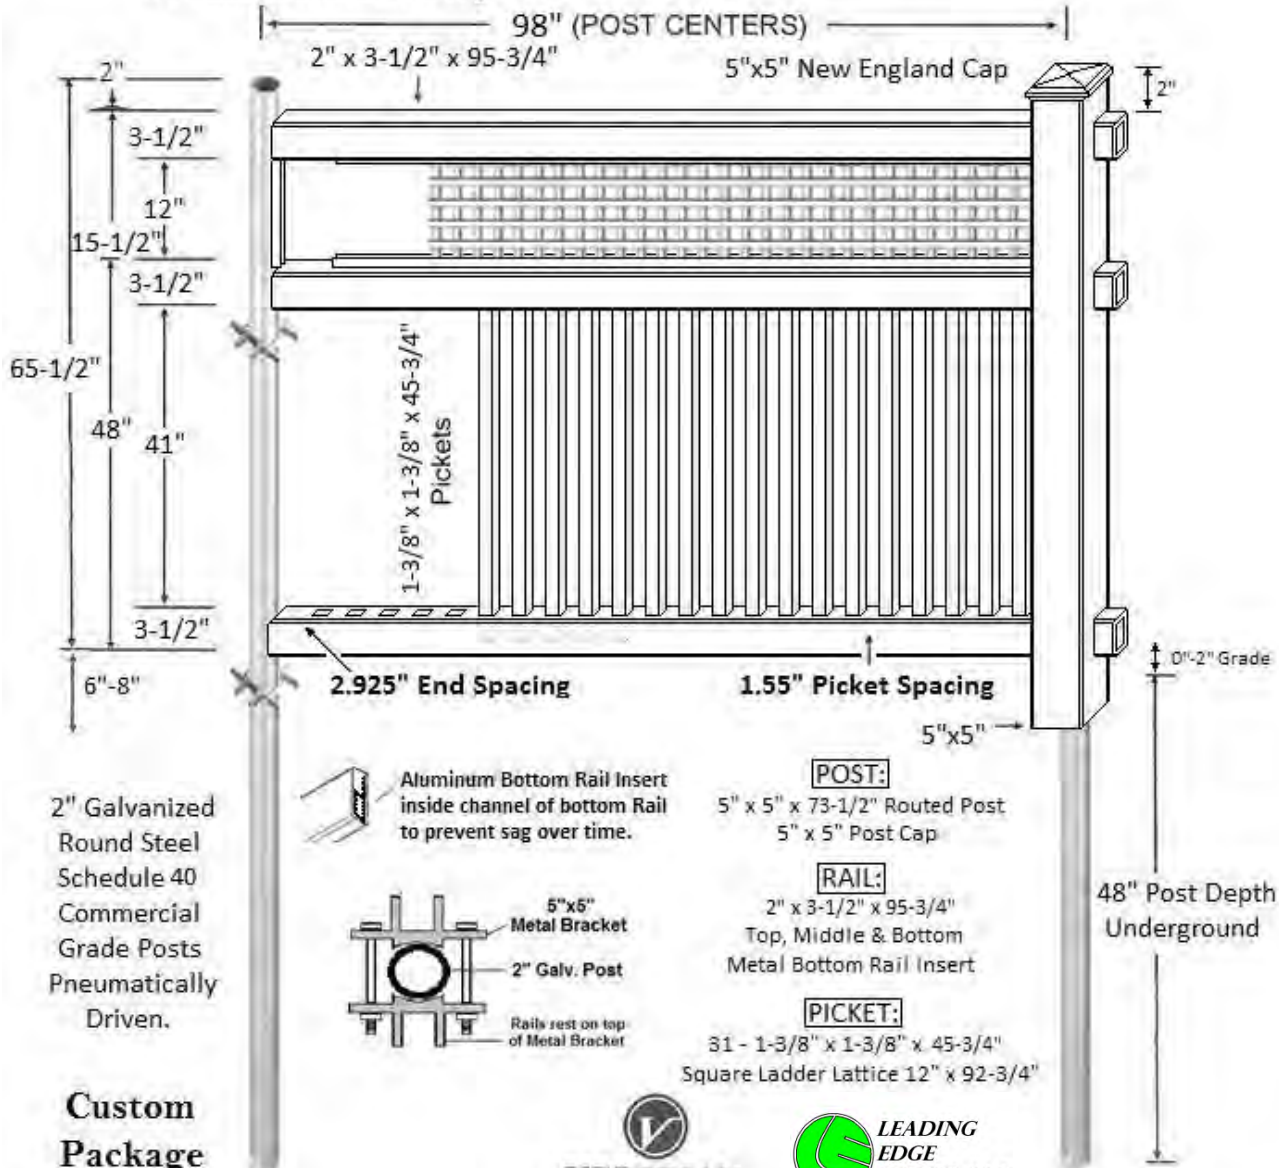

6801 South Towne Drive
Madison, WI 53713
Phone 608.226.3100
Fax 608.226.0600

PVC
5' Tall 3 Rail 2" Spaced 3" Picket

John Adams

**5' Tall 3 rail 1.5" Spaced 1-3/8" Picket
w/ ladder lattice on top**

Mason

PVC
5' Tall 3 Rail 1.5" Spaced 1-3/8" Picket

Samuel Adams

PVC
 5' Tall 3 rail 1.5" Spaced 1-3/8" Picket
 w/ diagonal lattice on top

Marshall

Custom Package