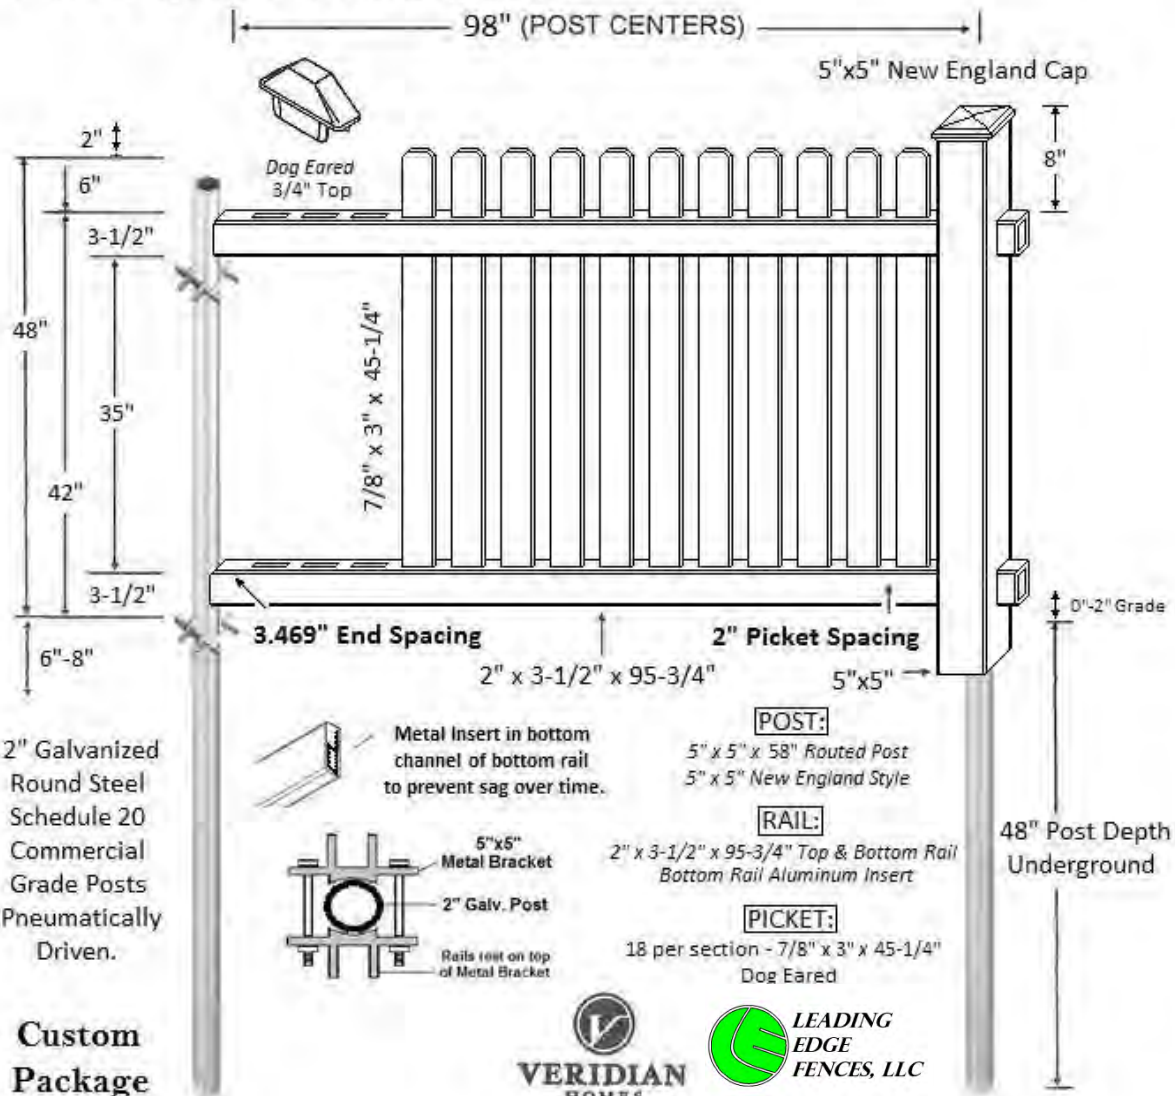

PVC
4' Tall 2" Spaced 3" Picket Dog Eared

Madison

PVC
4' Tall 50/50 1.5" Spaced 1 3/8" Picket

Hamilton

PVC
4' Tall 2" Spaced 3" Picket Spade

Franklin

PVC
4' Tall 50/50 1.5" Spaced 1 3/8" Picket

Henry

STRATFORD

NOTE:

- FENCE MUST BE VINYL
- **VINYL COLOR:** Must match the lighter color of trim or siding
- FENCE STYLE IS A PLYGEM PRODUCT (STRATFORD)

- CUSTOM BUILT ON THE JOBSITE
- INSTALLED WITH METAL BRACKETS THAT ATTACH TO POST AND SCREW INTO STRINGERS

6801 South Towne Drive
Madison, WI 53713
Phone 608.226.3100
Fax 608.226.0600

PVC
5' Tall 3 Rail 2" Spaced 3" Picket

John Adams

**5' Tall 3 rail 1.5" Spaced 1-3/8" Picket
w/ ladder lattice on top**

Mason

PVC
5' Tall 3 Rail 1.5" Spaced 1-3/8" Picket

Samuel Adams

PVC
 5' Tall 3 rail 1.5" Spaced 1-3/8" Picket
 w/ diagonal lattice on top

Marshall

Custom Package