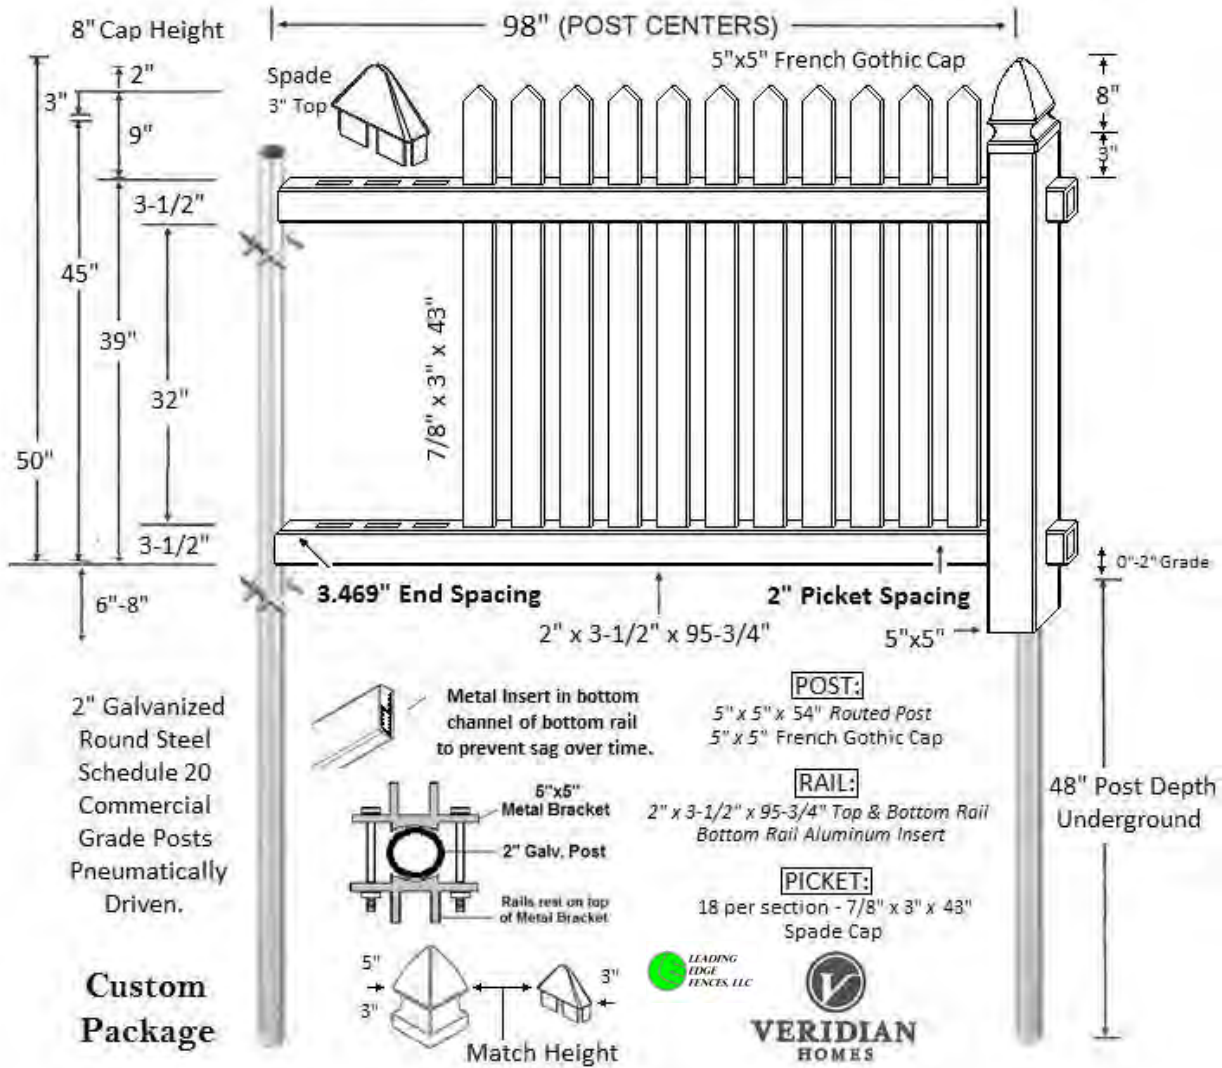

PVC
4' Tall 2" Spaced 3" Picket Dog Eared

Madison

PVC
4' Tall 50/50 1.5" Spaced 1 3/8" Picket

Hamilton

PVC
4' Tall 2" Spaced 3" Picket Spade

Franklin

PVC
4' Tall 50/50 1.5" Spaced 1 3/8" Picket

Henry

STRATFORD

NOTE:

- FENCE MUST BE VINYL
- **VINYL COLOR:** Must match the lighter color of trim or siding
- FENCE STYLE IS A PLYGEM PRODUCT (STRATFORD)

- CUSTOM BUILT ON THE JOBSITE
- INSTALLED WITH METAL BRACKETS THAT ATTACH TO POST AND SCREW INTO STRINGERS

6801 South Towne Drive
Madison, WI 53713
Phone 608.226.3100
Fax 608.226.0600

PVC
5' Tall 3 Rail 2" Spaced 3" Picket

John Adams

**5' Tall 3 rail 1.5" Spaced 1-3/8" Picket
w/ ladder lattice on top**

Mason

PVC
5' Tall 3 Rail 1.5" Spaced 1-3/8" Picket

Samuel Adams

PVC
 5' Tall 3 rail 1.5" Spaced 1-3/8" Picket
 w/ diagonal lattice on top

Marshall

Custom Package