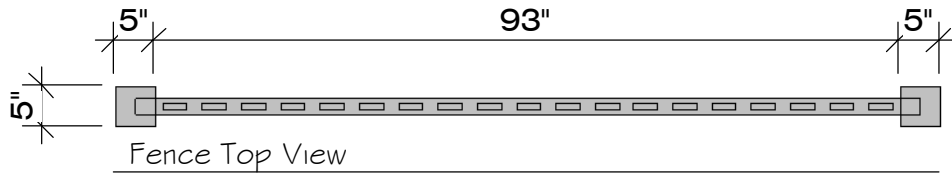

STRATFORD

NOTE:

- FENCE MUST BE VINYL
- **VINYL COLOR:** Must match the lighter color of trim or siding
- FENCE STYLE IS A PLYGEM PRODUCT (STRATFORD)

- CUSTOM BUILT ON THE JOBSITE
- INSTALLED WITH METAL BRACKETS THAT ATTACH TO POST AND SCREW INTO STRINGERS

6801 South Towne Drive
Madison, WI 53713
Phone 608.226.3100
Fax 608.226.0600