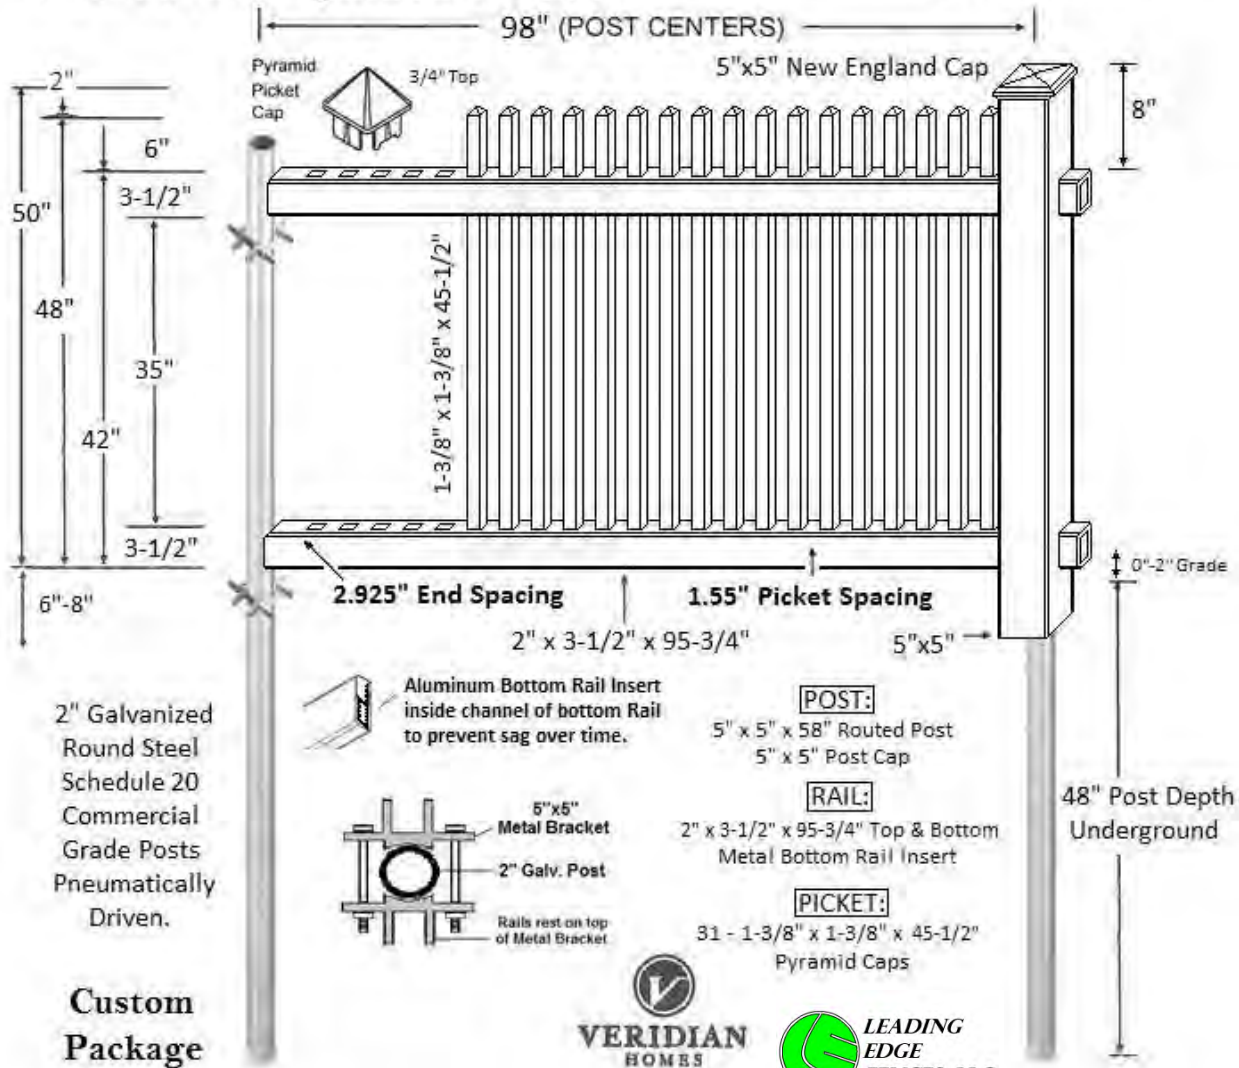

PVC
4' Tall 2" Spaced 3" Picket Dog Eared

Madison

PVC
4' Tall 50/50 1.5" Spaced 1 3/8" Picket

Hamilton

PVC
4' Tall 2" Spaced 3" Picket Spade

Franklin

PVC
4' Tall 50/50 1.5" Spaced 1 3/8" Picket

Henry

STRATFORD

NOTE:

- FENCE MUST BE VINYL
- **VINYL COLOR:** Must match the lighter color of trim or siding
- FENCE STYLE IS A PLYGEM PRODUCT (STRATFORD)

- CUSTOM BUILT ON THE JOBSITE
- INSTALLED WITH METAL BRACKETS THAT ATTACH TO POST AND SCREW INTO STRINGERS

6801 South Towne Drive
Madison, WI 53713
Phone 608.226.3100
Fax 608.226.0600

PVC
5' Tall 3 Rail 2" Spaced 3" Picket

John Adams

**5' Tall 3 rail 1.5" Spaced 1-3/8" Picket
w/ ladder lattice on top**

Mason

PVC
5' Tall 3 Rail 1.5" Spaced 1-3/8" Picket

Samuel Adams

PVC
 5' Tall 3 rail 1.5" Spaced 1-3/8" Picket
 w/ diagonal lattice on top

Marshall

Custom Package