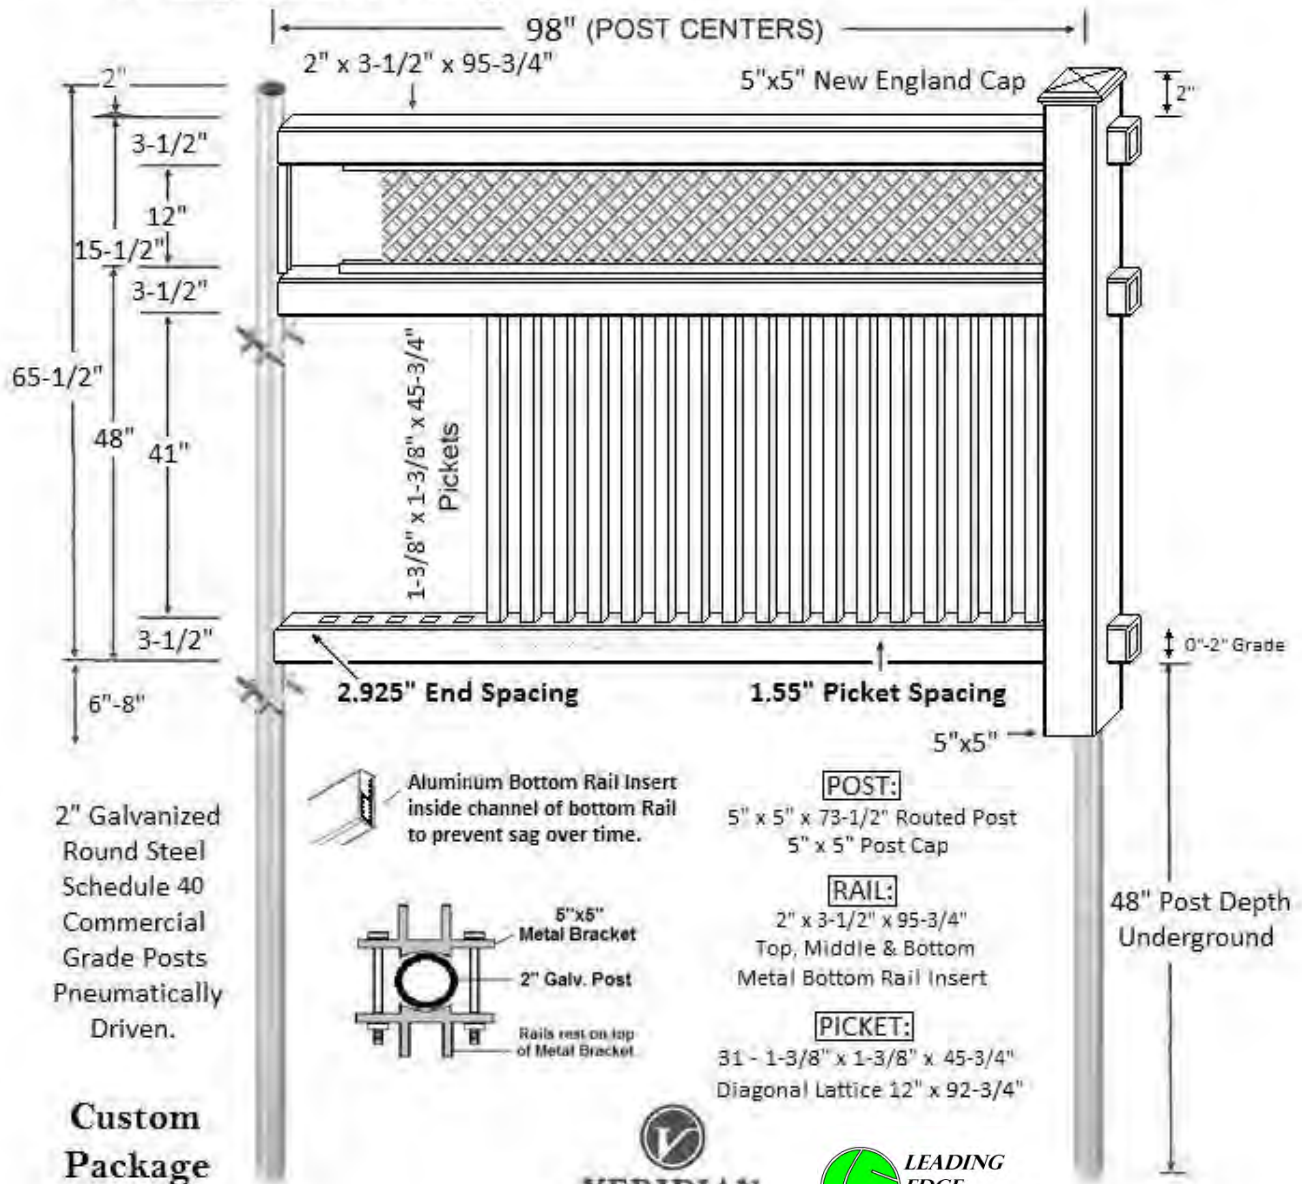

Samuel Adams

PVC
 5' Tall 3 rail 1.5" Spaced 1-3/8" Picket
 w/ diagonal lattice on top

Marshall

Custom Package