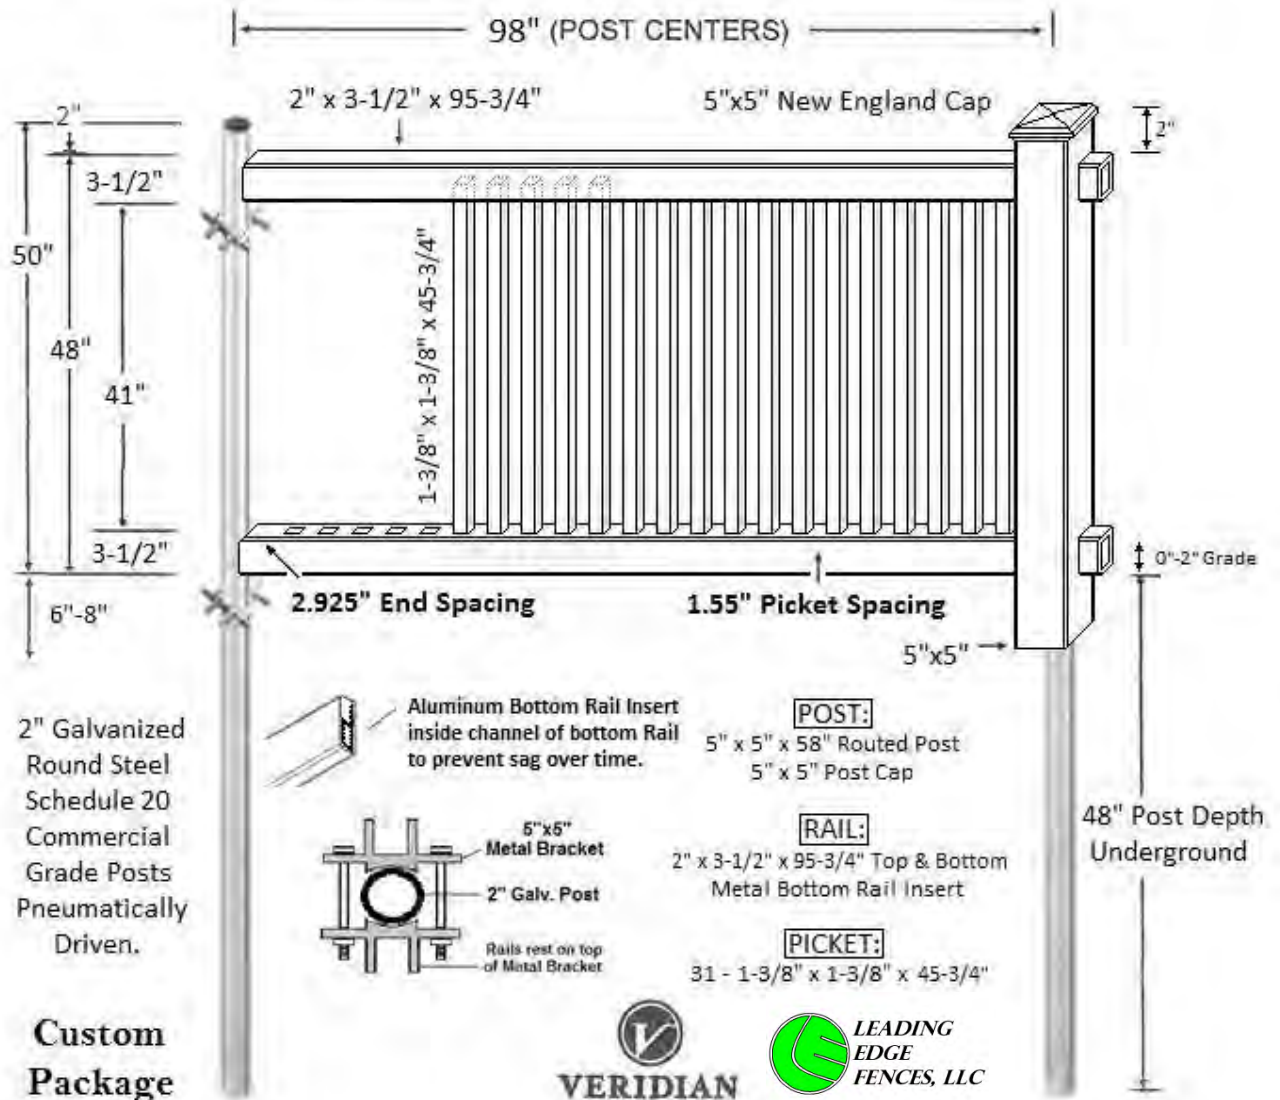

PVC
4' Tall 2" Spaced 3" Picket Dog Eared

Madison

PVC
4' Tall 50/50 1.5" Spaced 1 3/8" Picket

Hamilton

PVC
4' Tall 2" Spaced 3" Picket Spade

Franklin

PVC
4' Tall 50/50 1.5" Spaced 1 3/8" Picket

Henry

STRATFORD

NOTE:

- FENCE MUST BE VINYL
- **VINYL COLOR:** Must match the lighter color of trim or siding
- FENCE STYLE IS A PLYGEM PRODUCT (STRATFORD)

- CUSTOM BUILT ON THE JOBSITE
- INSTALLED WITH METAL BRACKETS THAT ATTACH TO POST AND SCREW INTO STRINGERS

6801 South Towne Drive
Madison, WI 53713
Phone 608.226.3100
Fax 608.226.0600

PVC
5' Tall 3 Rail 2" Spaced 3" Picket

John Adams

**5' Tall 3 rail 1.5" Spaced 1-3/8" Picket
w/ ladder lattice on top**

Mason

PVC
5' Tall 3 Rail 1.5" Spaced 1-3/8" Picket

Samuel Adams

PVC
 5' Tall 3 rail 1.5" Spaced 1-3/8" Picket
 w/ diagonal lattice on top

Marshall

Custom Package