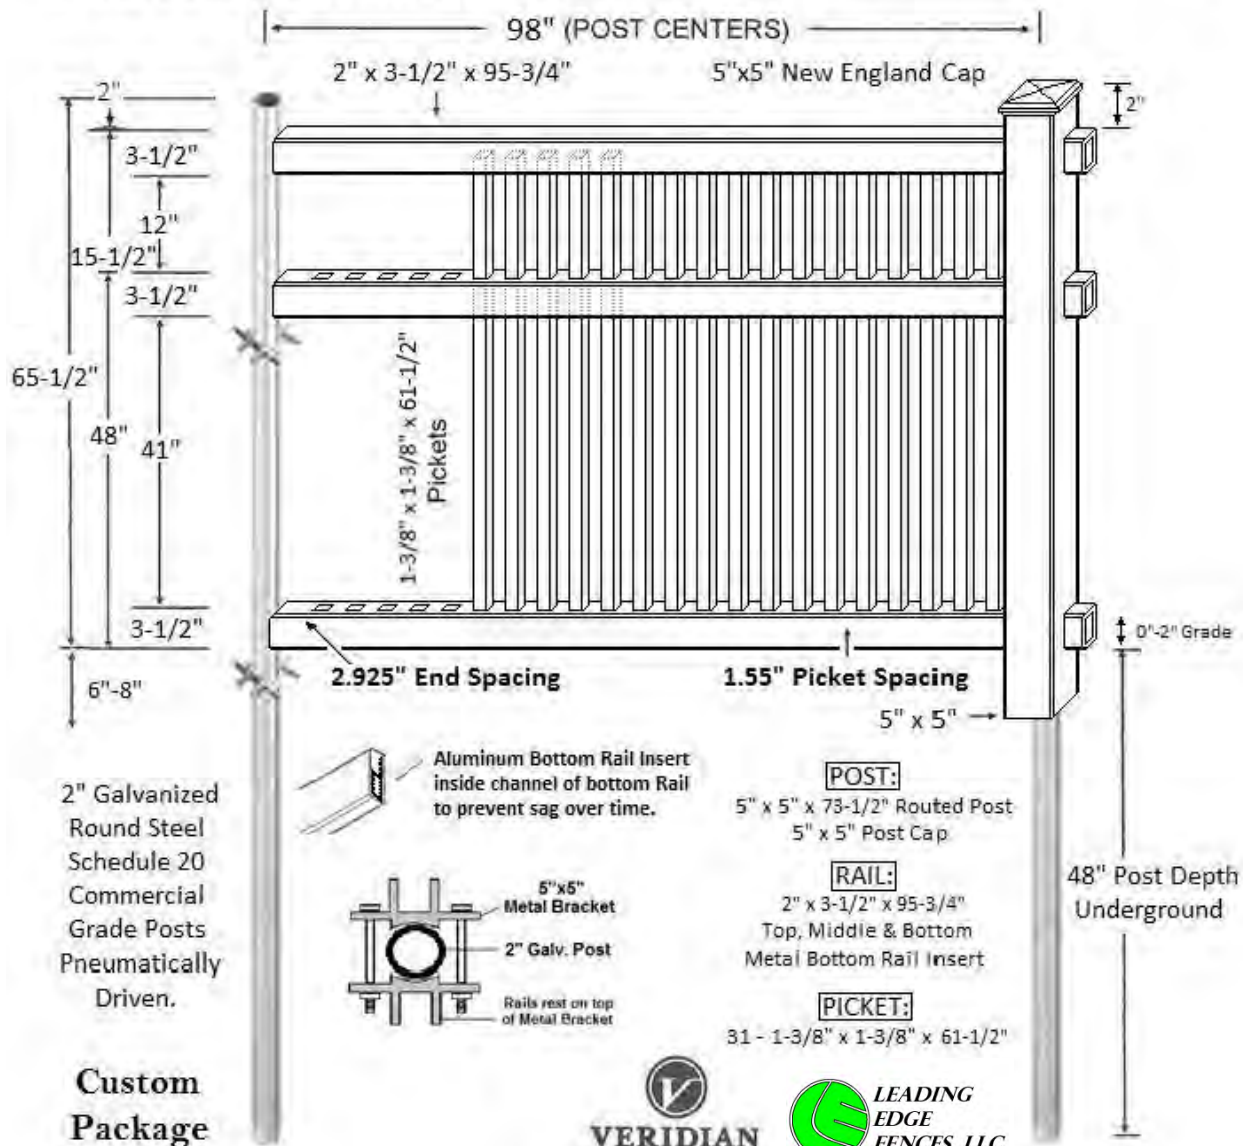

6801 South Towne Drive
Madison, WI 53713
Phone 608.226.3100
Fax 608.226.0600

PVC
5' Tall 3 Rail 2" Spaced 3" Picket

John Adams

**5' Tall 3 rail 1.5" Spaced 1-3/8" Picket
w/ ladder lattice on top**

Mason

PVC
5' Tall 3 Rail 1.5" Spaced 1-3/8" Picket

Samuel Adams

PVC
 5' Tall 3 rail 1.5" Spaced 1-3/8" Picket
 w/ diagonal lattice on top

Marshall

Custom Package