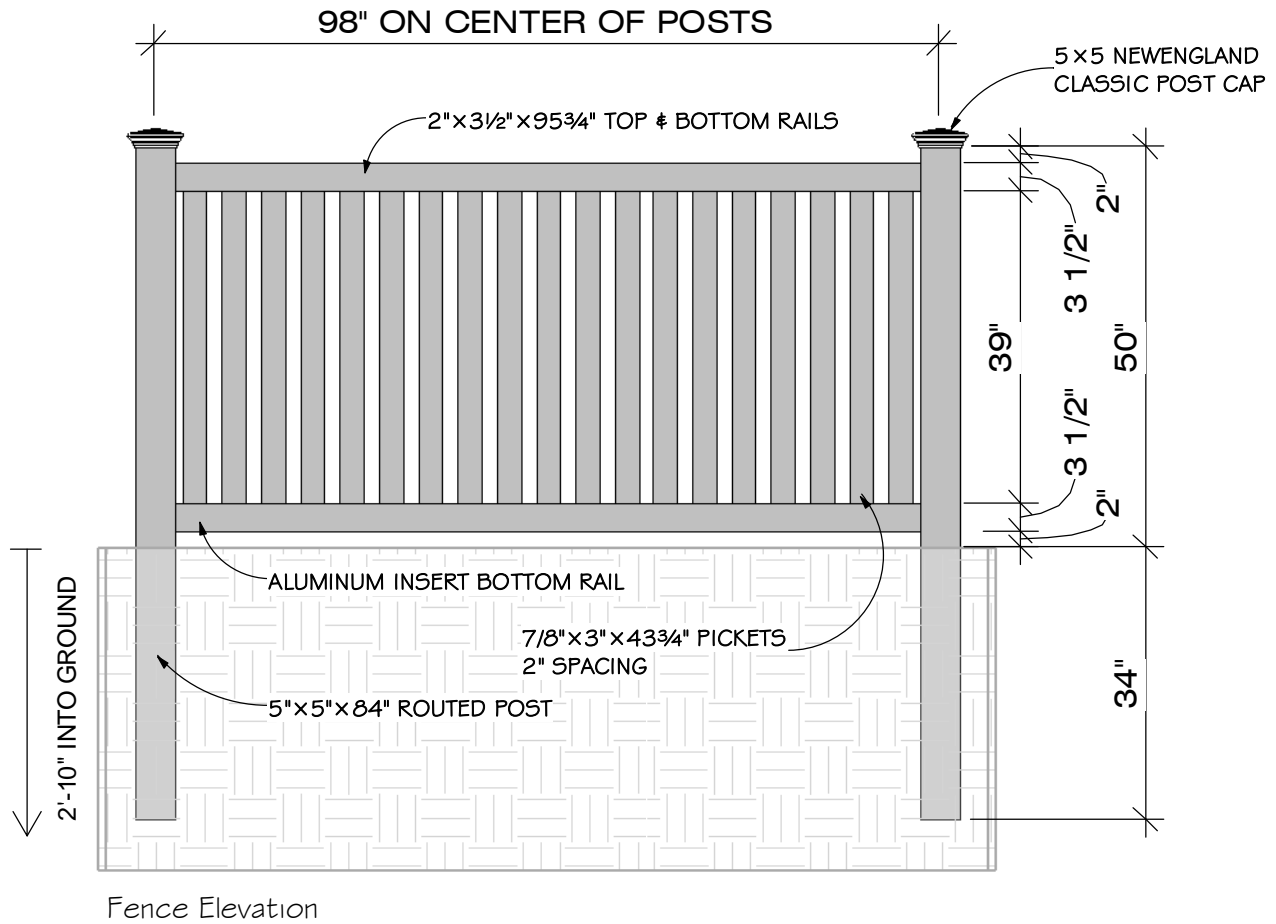

PVC
4' Tall 2" Spaced 3" Picket Dog Eared

Madison

PVC
4' Tall 50/50 1.5" Spaced 1 3/8" Picket

Hamilton

PVC
4' Tall 2" Spaced 3" Picket Spade

Franklin

PVC
4' Tall 50/50 1.5" Spaced 1 3/8" Picket

Henry

STRATFORD

NOTE:

- FENCE MUST BE VINYL
- **VINYL COLOR:** Must match the lighter color of trim or siding
- FENCE STYLE IS A PLYGEM PRODUCT (STRATFORD)

- CUSTOM BUILT ON THE JOBSITE
- INSTALLED WITH METAL BRACKETS THAT ATTACH TO POST AND SCREW INTO STRINGERS

6801 South Towne Drive
Madison, WI 53713
Phone 608.226.3100
Fax 608.226.0600

PVC
5' Tall 3 Rail 2" Spaced 3" Picket

John Adams

**5' Tall 3 rail 1.5" Spaced 1-3/8" Picket
w/ ladder lattice on top**

Mason

PVC
5' Tall 3 Rail 1.5" Spaced 1-3/8" Picket

Samuel Adams

PVC
 5' Tall 3 rail 1.5" Spaced 1-3/8" Picket
 w/ diagonal lattice on top

Marshall

Custom Package